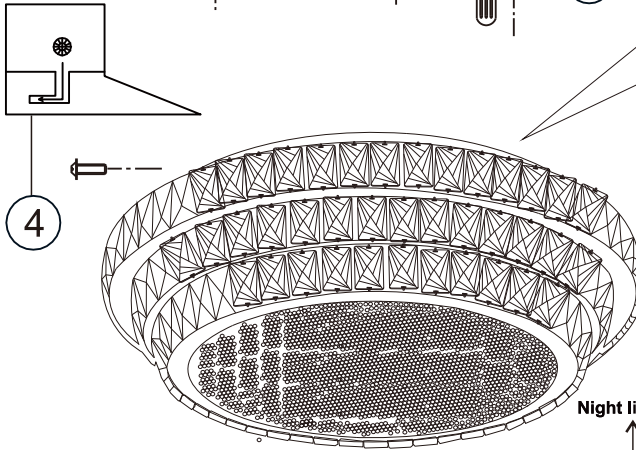

A

LED MAX 48 W 35V
220-240V~ 50/60Hz

Frequency Bandwidth	Maximal radiation transmitting power
2410-2475MHz	-0.7dBm

GLOBO LIGHTING

68157-48

ON
LM ↑
6000K

OFF
LM ↓
2700K

Night light

- memory function
- 4000K **3** LIGHT STEPS 6000K 2700K
- 2700K-6000K
- night light
- dimmable
- colour fixing
- incl.
- many light steps
- many steps

GLOBO Handels GmbH
Gewerbstrasse 3
A-9184 Sankt Peter
Austria
www.globo-lighting.com
office@globo-lighting.com