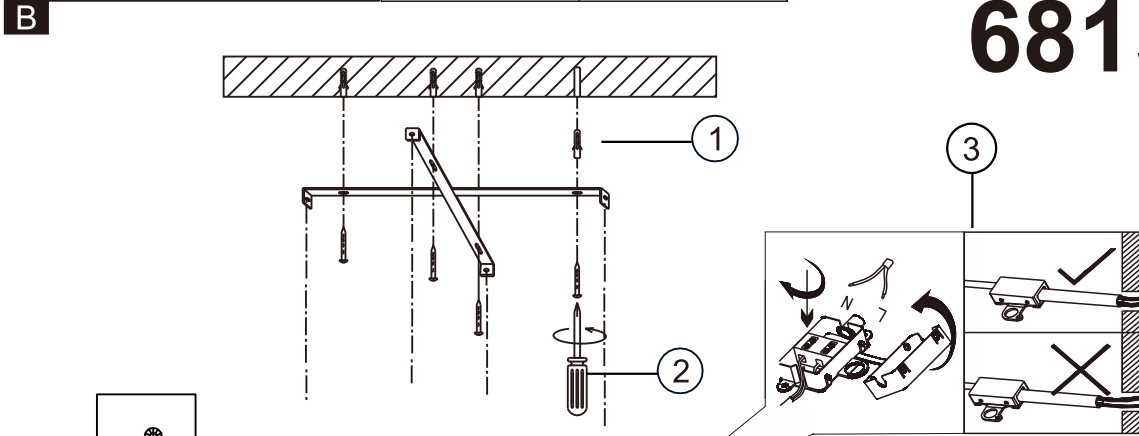

A

LED MAX 48 W 35V
220-240V~ 50/60Hz

Frequency Bandwidth	Maximal radiation transmitting power
2410-2475MHz	-0.7dBm

GLOBO LIGHTING

68157-48

ON
LM ↑
6000K

OFF
LM ↓
2700K

Night light