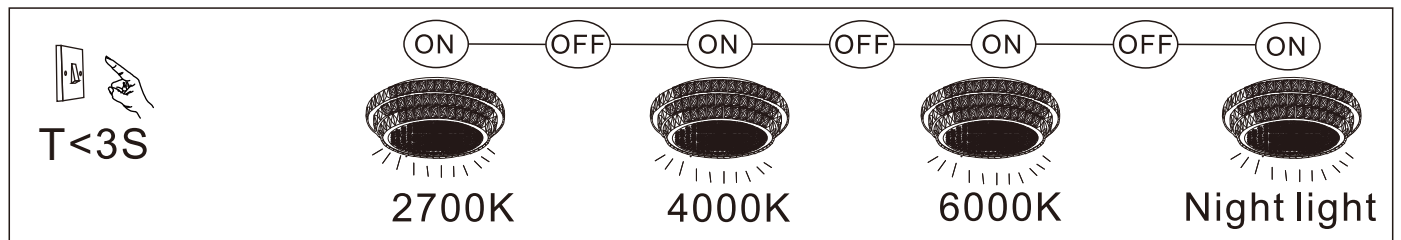

A

LED MAX 48 W 35V
220-240V~ 50/60Hz

Frequency Bandwidth	Maximal radiation transmitting power
2410-2475MHz	-0.7dBm

GLOBO LIGHTING

68157-48

ON
LM ↑
6000K

OFF
LM ↓
2700K

Night light

- memory function
- 4000K **3** LIGHT STEPS 6000K 2700K
- 2700K-6000K
- night light
- dimmable
- colour fixing
- incl.
- many light steps
- many steps

GLOBO Handels GmbH
Gewerbstrasse 3
A-9184 Sankt Peter
Austria
www.globo-lighting.com
office@globo-lighting.com