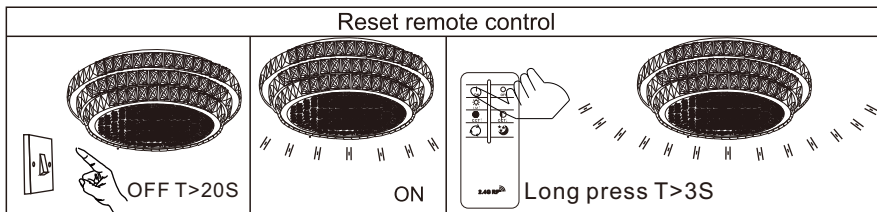

A

LED MAX 48 W 35V
220-240V~ 50/60Hz

Frequency Bandwidth	Maximal radiation transmitting power
2410-2475MHz	-0.7dBm

GLOBO LIGHTING

68157-48

ON
LM ↑
6000K

OFF
LM ↓
2700K

Night light

- memory function
- 4000K **3** LIGHT STEPS 6000K 2700K
- 2700K-6000K
- night light
- dimmable
- colour fixing
- incl.
- many light steps
- many steps

GLOBO Handels GmbH
Gewerbstrasse 3
A-9184 Sankt Peter
Austria
www.globo-lighting.com
office@globo-lighting.com